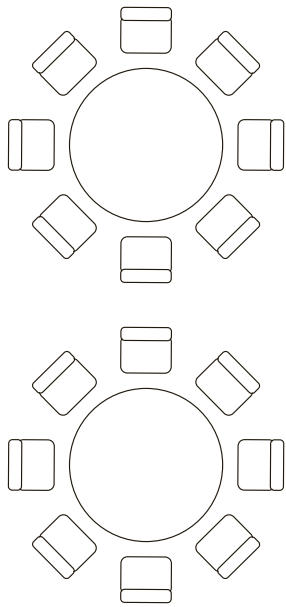

LOFT
4 TABLES ABOVE,
5 BELOW

BUFFET | LINE

BRIDAL PARTY

BAR

DANCE FLOOR

GIFTS

CAKE

CEREMONY

DJ

WEST DOOR

EAST DOOR